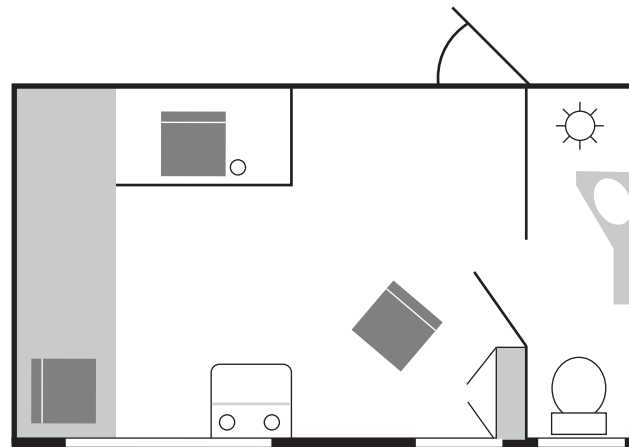

DANUBE EXPRESS

DELUXE SLEEPING CAR

Night-time use

Day-time use

- 5 x 2-bed compartments
- All with en-suite shower/WC
- Air-conditioned
- Compartment 397 x 195cm (83 sq.ft.)
- Shower room 77 x 195cm
- Beds 185 x 80cm