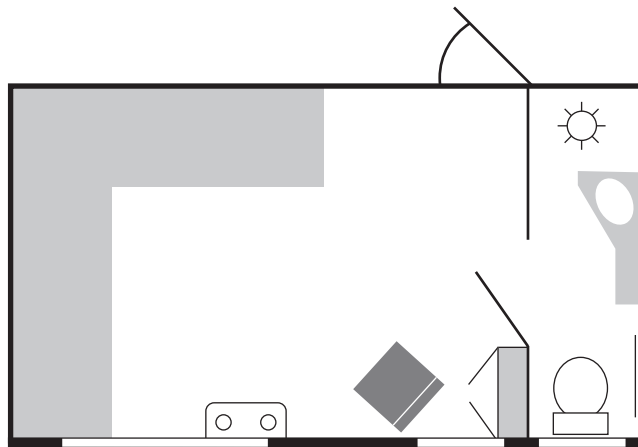

DANUBE EXPRESS

DELUXE SLEEPING CAR

Night-time use

Day-time use

- 5 x 2-bed compartments
- All with en-suite shower/WC
- Air-conditioned
- Compartment 397 x 195cm (83 sq.ft.)
- Shower room 77 x 195cm
- Beds 185 x 80cm