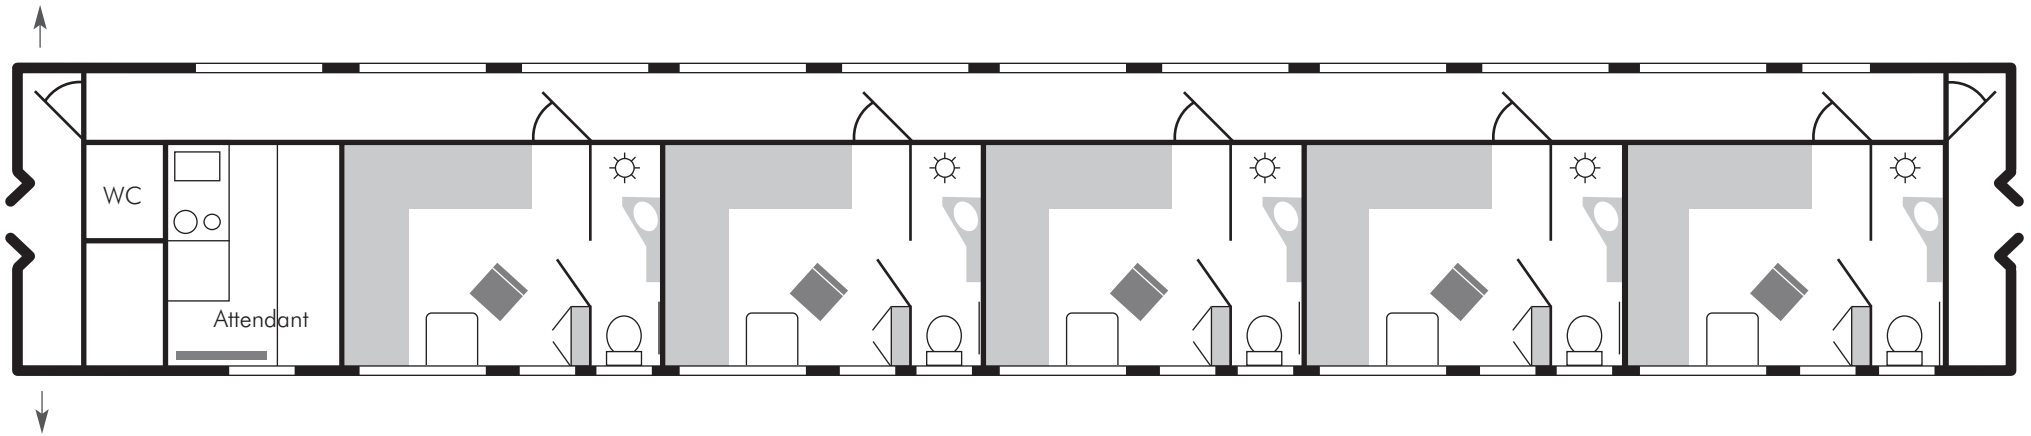

DANUBE EXPRESS

DELUXE SLEEPING CAR

Night-time use

Day-time use

- 5 x 2-bed compartments
- All with en-suite shower/WC
- Air-conditioned
- Compartment 397 x 195cm (83 sq.ft.)
- Shower room 77 x 195cm
- Beds 185 x 80cm