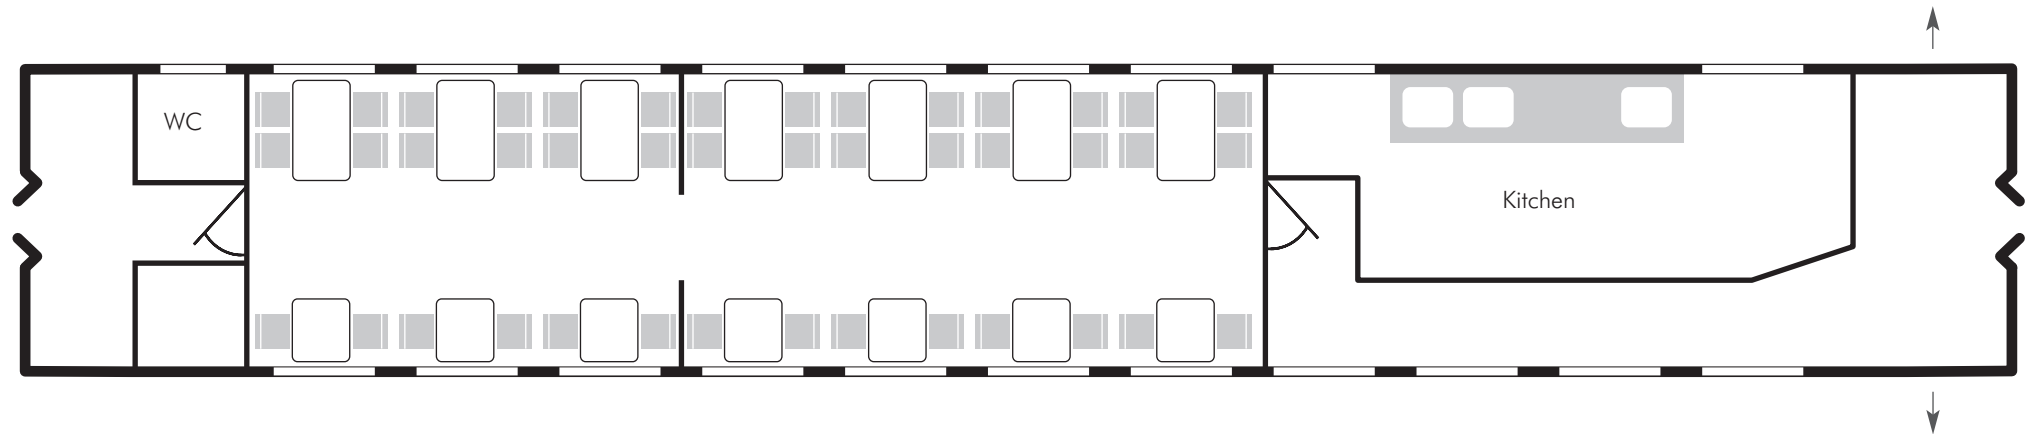

DANUBE EXPRESS

RESTAURANT CAR

42 Seats • Air-conditioned

- Additional restaurant seating is available in the Lounge Car